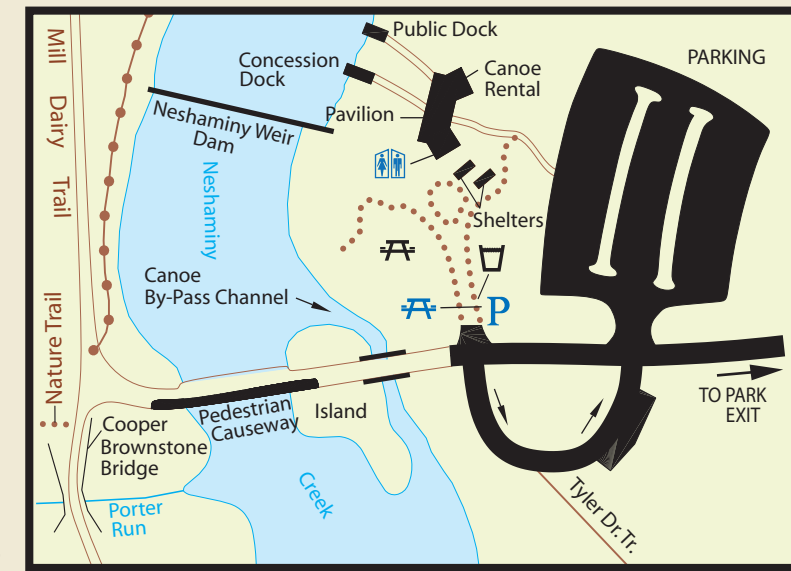

# TYLER STATE PARK

BOAT HOUSE AREA

- Park Office
- Picnic Area
- Restrooms
- Public Phone
- Blue Symbols Mean Accessible
- Childrens Play Area
- Water Fountain
- Sledding & Toboggan Areas
- Ice Skating
- Parking
- Picnic Grove
- Gate
- Equestrian Trail
- Foot Traffic Only
- Multiple - Use Asphalt Surface (No Equestrian) Hiking and Bicycling
- Unpaved Road
- State Park No Hunting