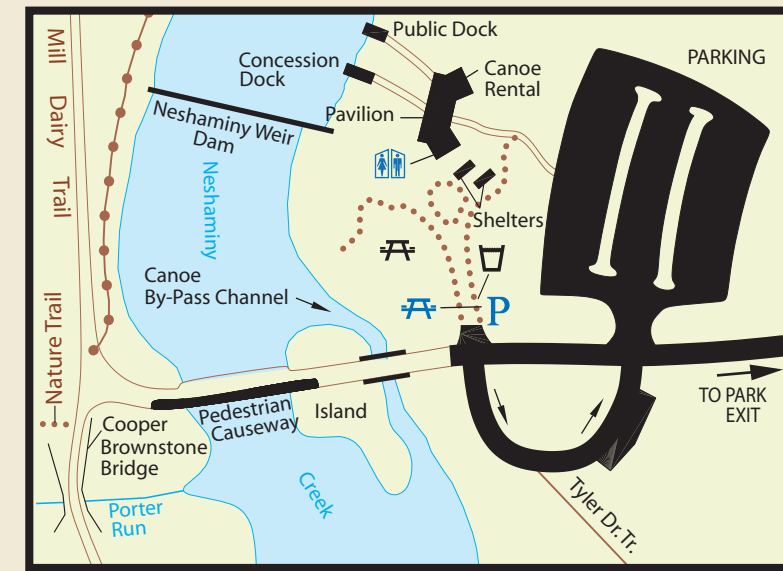

TYLER STATE PARK

BOAT HOUSE AREA

- Park Office
- Picnic Area
- Restrooms
- Public Phone
- Blue Symbols Mean Accessible
- Children's Play Area
- Water Fountain
- Sledding & Toboggan Areas
- Ice Skating
- Parking
- Picnic Grove
- Gate
- Equestrian Trail
- Foot Traffic Only
- Multiple - Use Asphalt Surface (No Equestrian) Hiking and Bicycling
- Unpaved Road
- State Park No Hunting