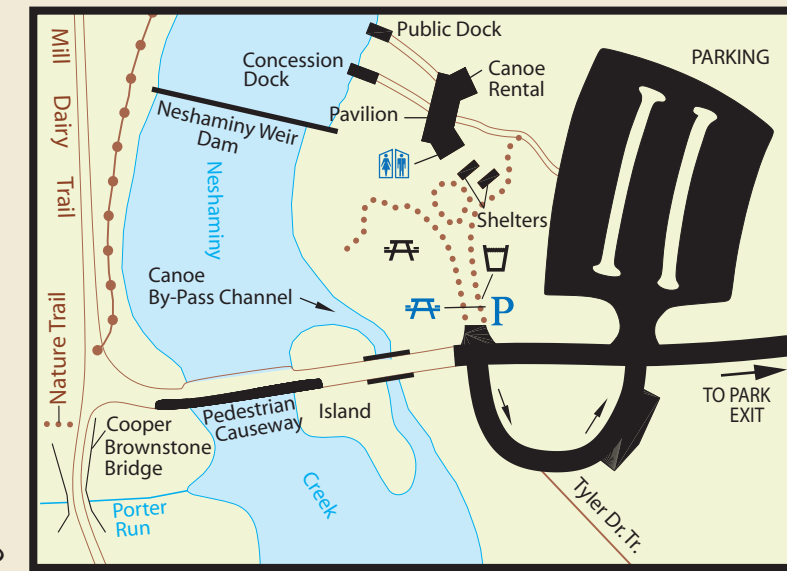

# TYLER STATE PARK

BOAT HOUSE AREA

- Park Office
- Picnic Area
- Restrooms
- Public Phone
- Blue Symbols Mean Accessible
- Childrens Play Area
- Water Fountain
- Sledding & Toboggan Areas
- Ice Skating
- Parking
- Picnic Grove
- Gate
- Equestrian Trail
- Foot Traffic Only
- Multiple - Use Asphalt Surface (No Equestrian) Hiking and Bicycling
- Unpaved Road
- State Park No Hunting