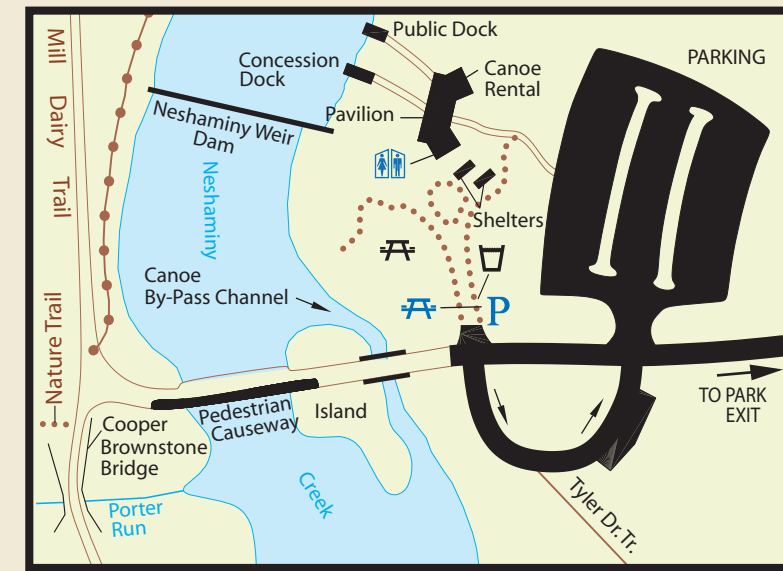

TYLER STATE PARK

BOAT HOUSE AREA

- Park Office
- Picnic Area
- Restrooms
- Public Phone
- Blue Symbols Mean Accessible
- Childrens Play Area
- Water Fountain
- Sledding & Toboggan Areas
- Ice Skating
- Parking
- Picnic Grove
- Gate
- Equestrian Trail
- Foot Traffic Only
- Multiple - Use Asphalt Surface (No Equestrian) Hiking and Bicycling
- Unpaved Road
- State Park No Hunting