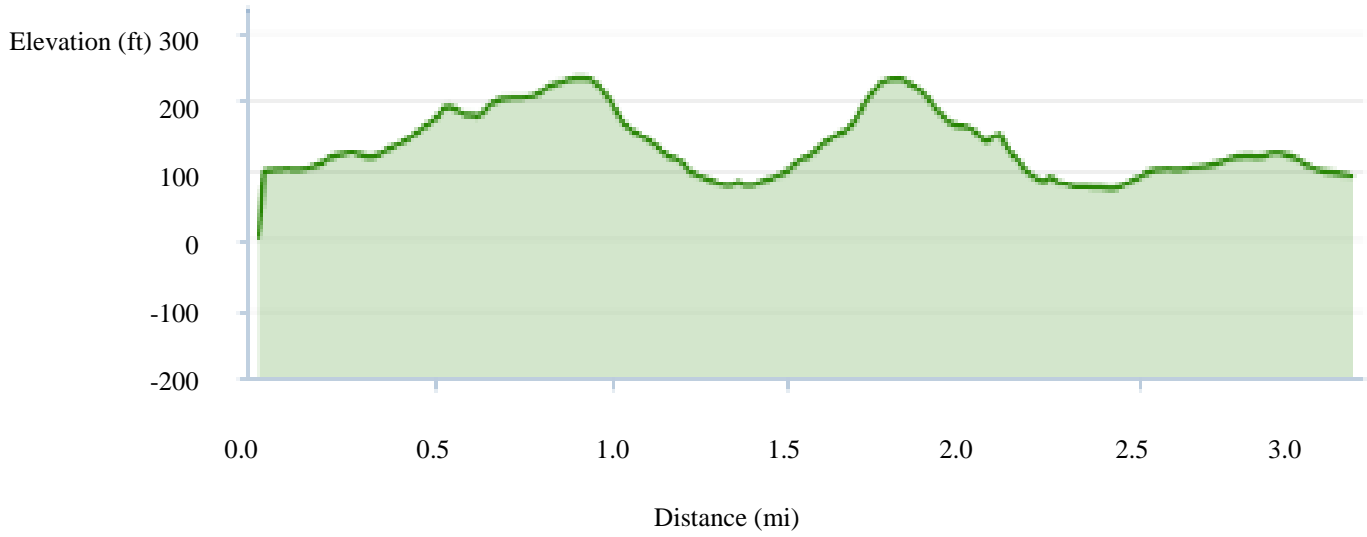

Cham-Pain 5K

Hill Profile

Covered Bridge 5K

Hill Profile

Honest Abe 4.6M

Staggered Start 4.6M

Hill Profile

Tyler Tour 5.3M

Jingle Bell 5.3M

Pick Your Way (to the left) 5.3M

Hill Profile

Predict Your Time 5.3M

Pick Your Way (to the right) 5.3M

Hill Profile

Tyler Challenge 10K

Hill Profile

Polar Bear 8M

Hill Profile

Terrible Tyler 9.3M

Hill Profile